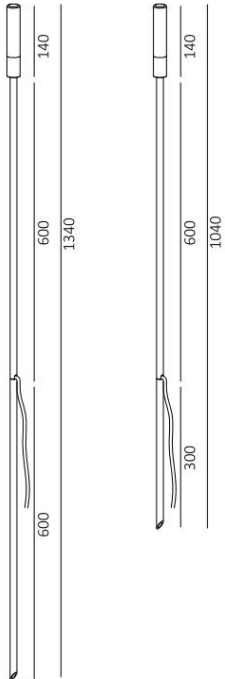

BS3095

4.5W DC24V PMMA top Spike LED Light

Description

Constant voltage 24V input;
Spike light for outdoor use;
PMMA illuminating top;
IP65 Suitable for outdoor lawn and garden area;
With 2M cable;

Finish

Genuine Brushed Brass

Material

Brass
PMMA

TECHNICAL CHARACTERISTICS

Light source

Light source: Osram SMD3030
Output (W): 24V, 2Watt
Total power consumption (W): 2Watt
Color temperature: 2700K/3000K/4000K
CRI: 90
Photobiological risk: RG1
Real Lumen: 148lm
Qty Leds: 3
Lm/Real W: 74
Life Time: 50,000h L80B20
MacAdam steps: 3
UGR: N/A

Luminaire

IP65 for outdoor using
crossing: No
Warranty: 5 Years

GEAR

This product is supplied without gear.

The photograph may not match the reference exactly. Please read the product description to identify the finish.